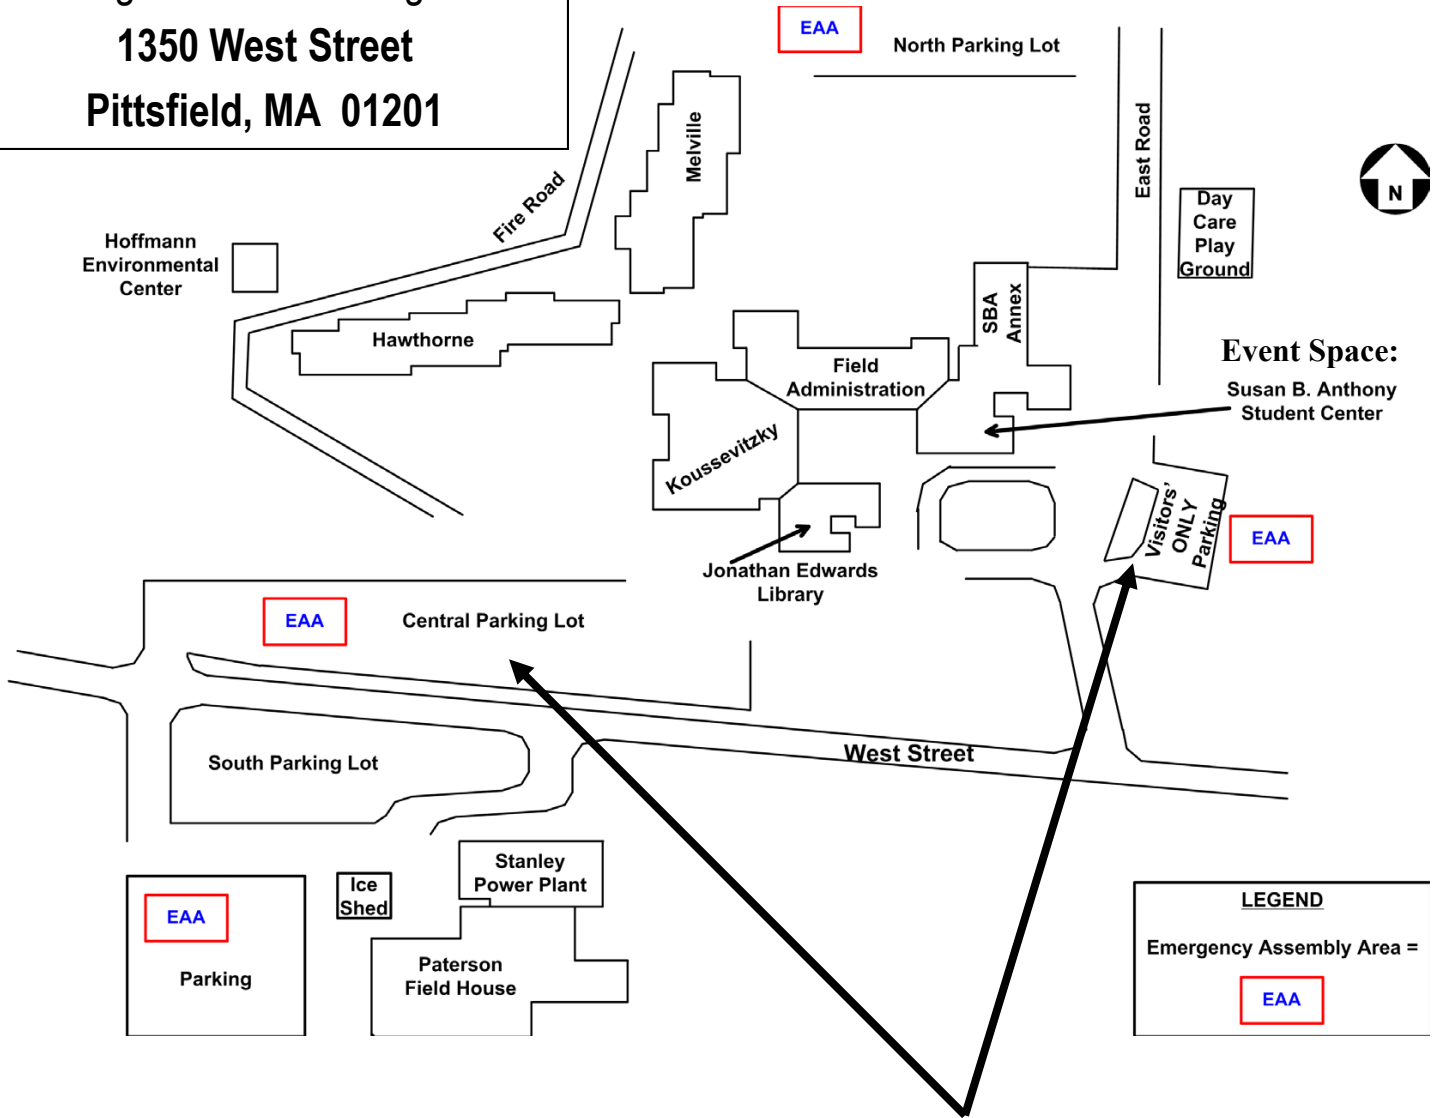

Berkshire Community College

Susan B. Anthony

College Center – Dining Hall

1350 West Street

Pittsfield, MA 01201

Event Space:
Susan B. Anthony
Student Center

Free Event Parking

LEGEND
Emergency Assembly Area =
EAA